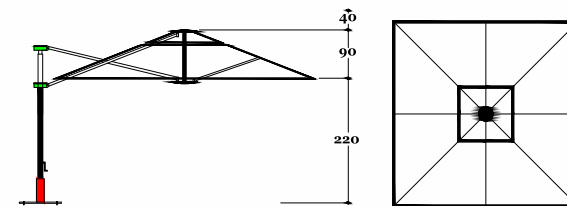

UMYM-K1 \ 400x400\
UMYM-K1 \ 350x350\