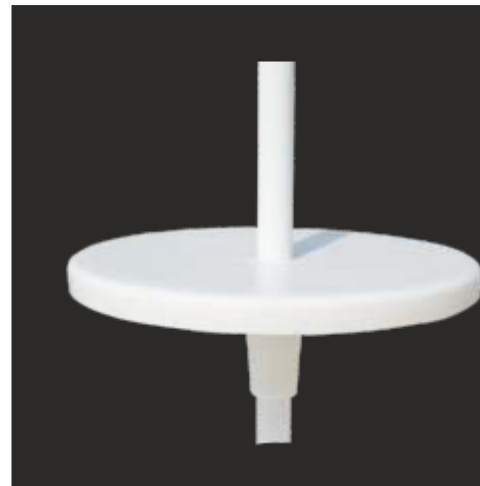

mini star plastic coffee table

Manufactured by using Q: 45 cm high-density Petkim products. It runs as the same as with the umbrella opening mechanism. Can be moveble up and down on the pipe.

Q: 45 cm H: 5 cm