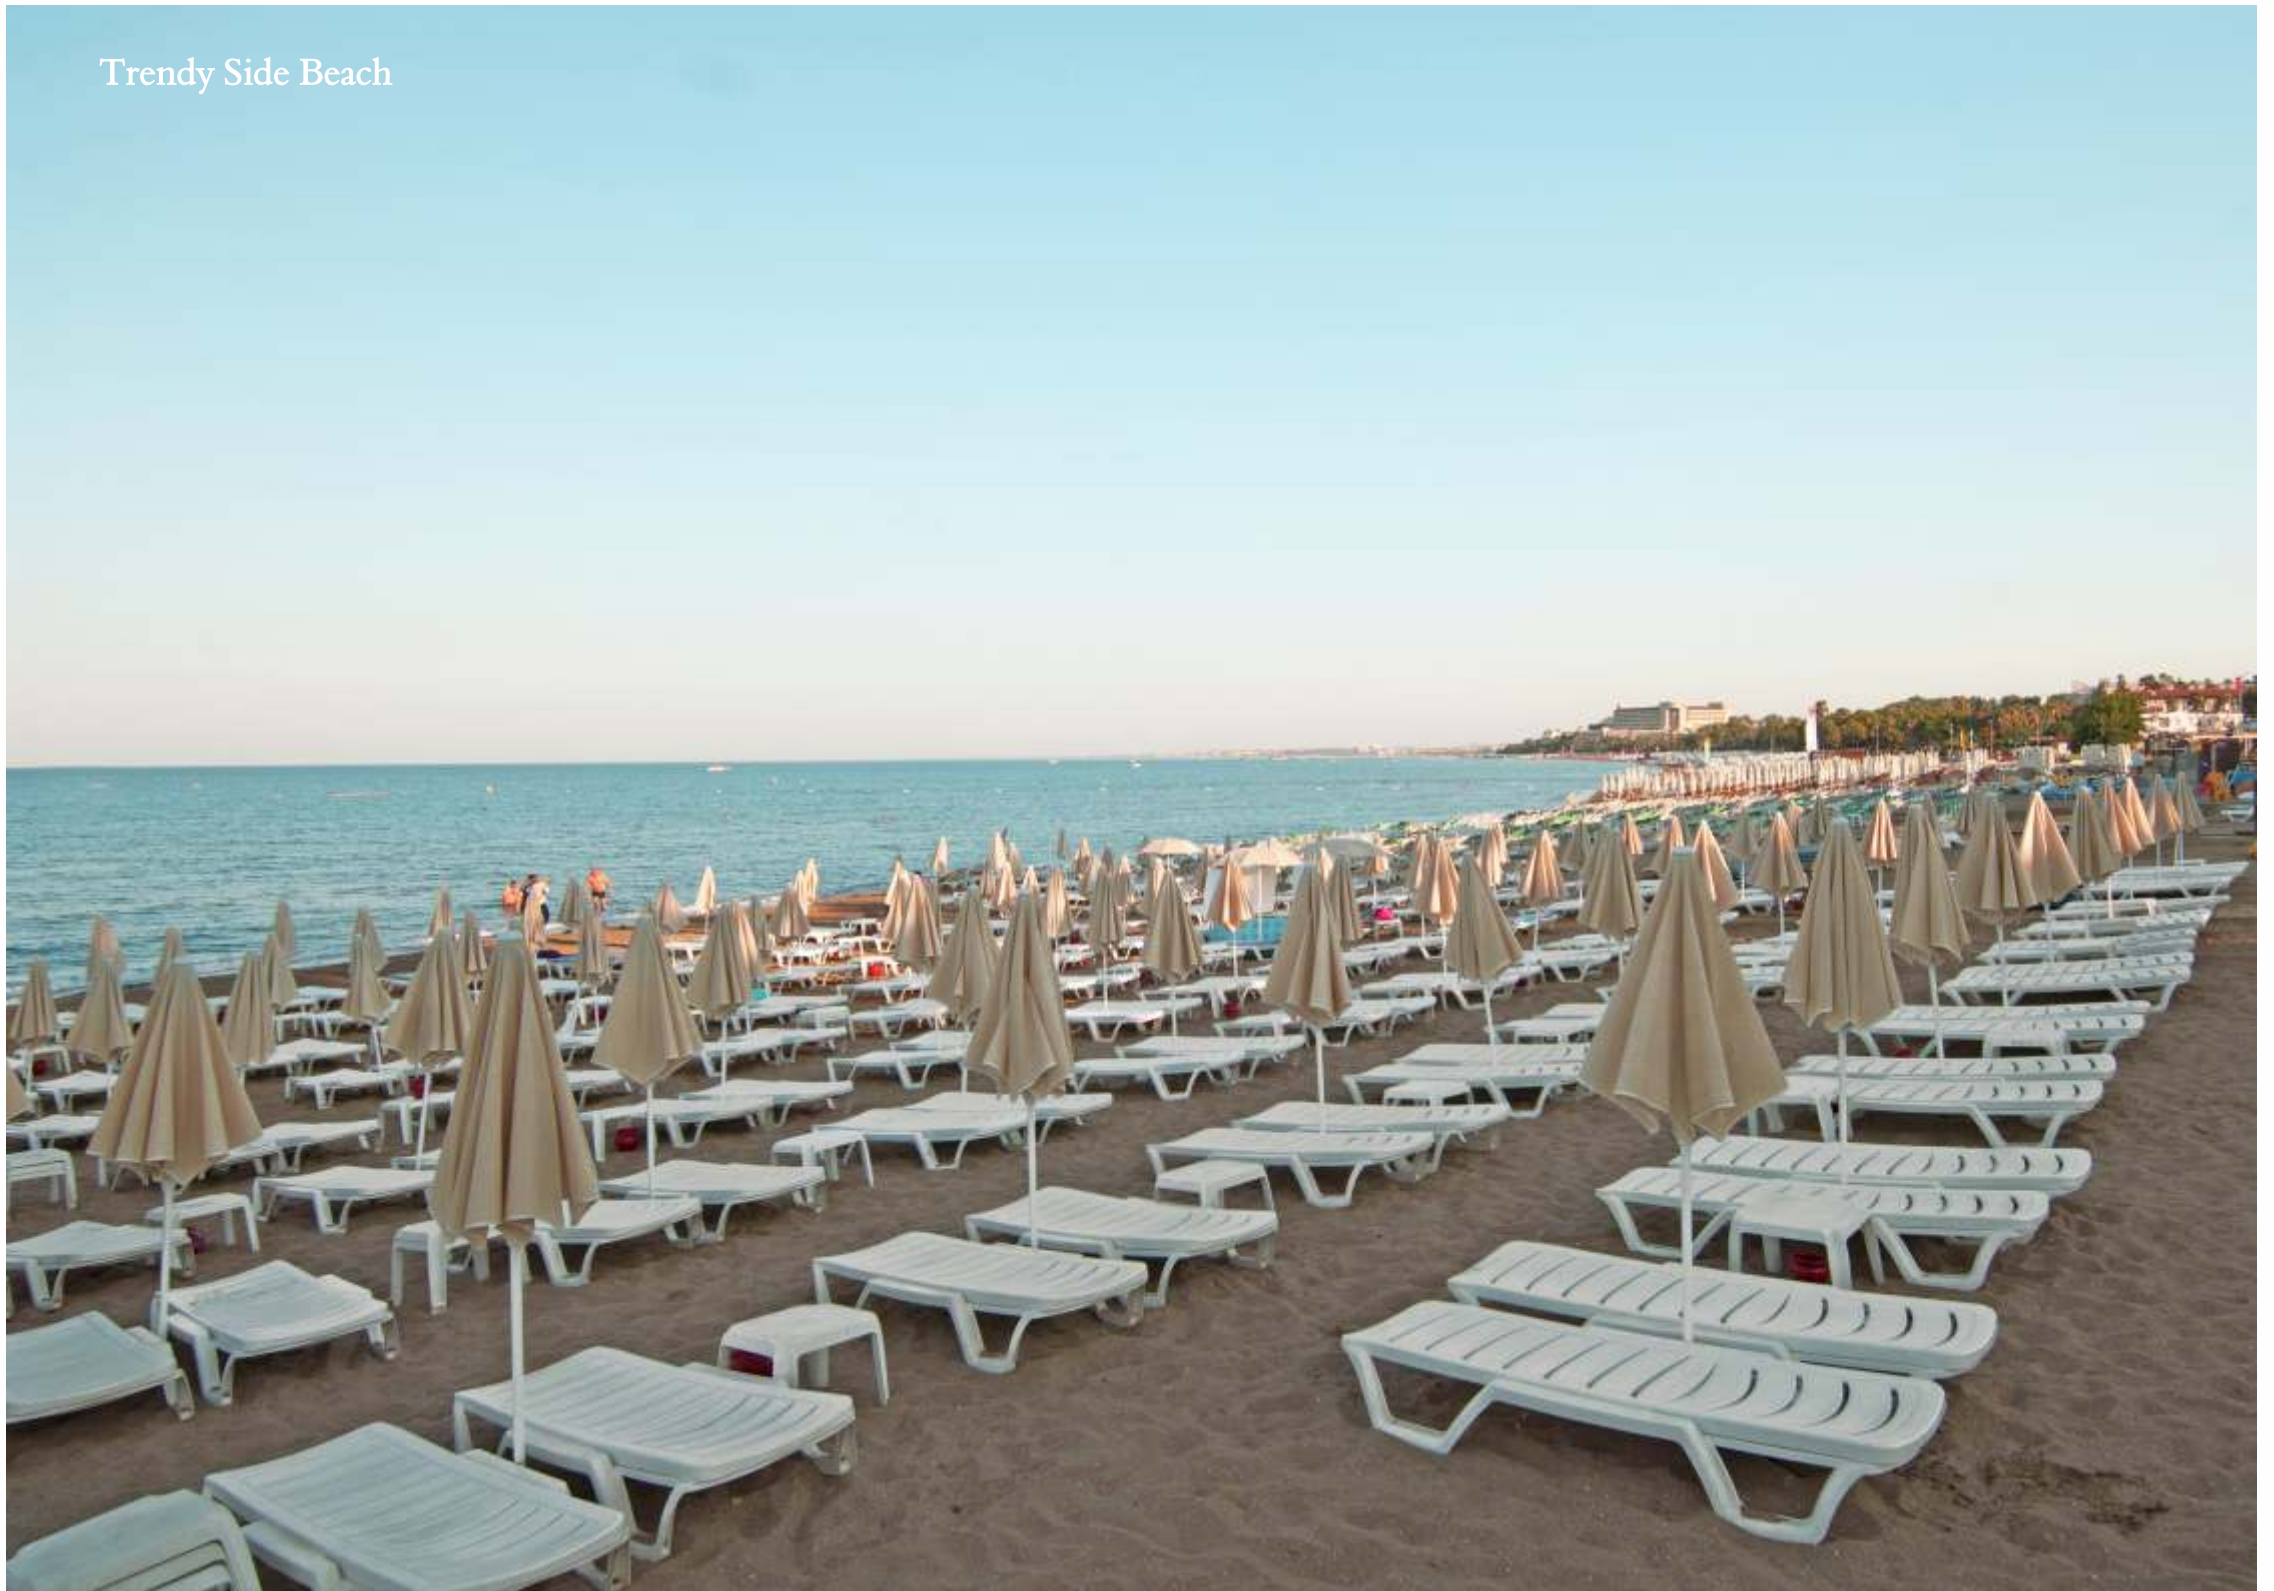

| fiber star |  
with skirting - without skirting

FS-S  $\text{Ø} 200$  cm

Trendy Aspendos Beach

Trendy Side Beach