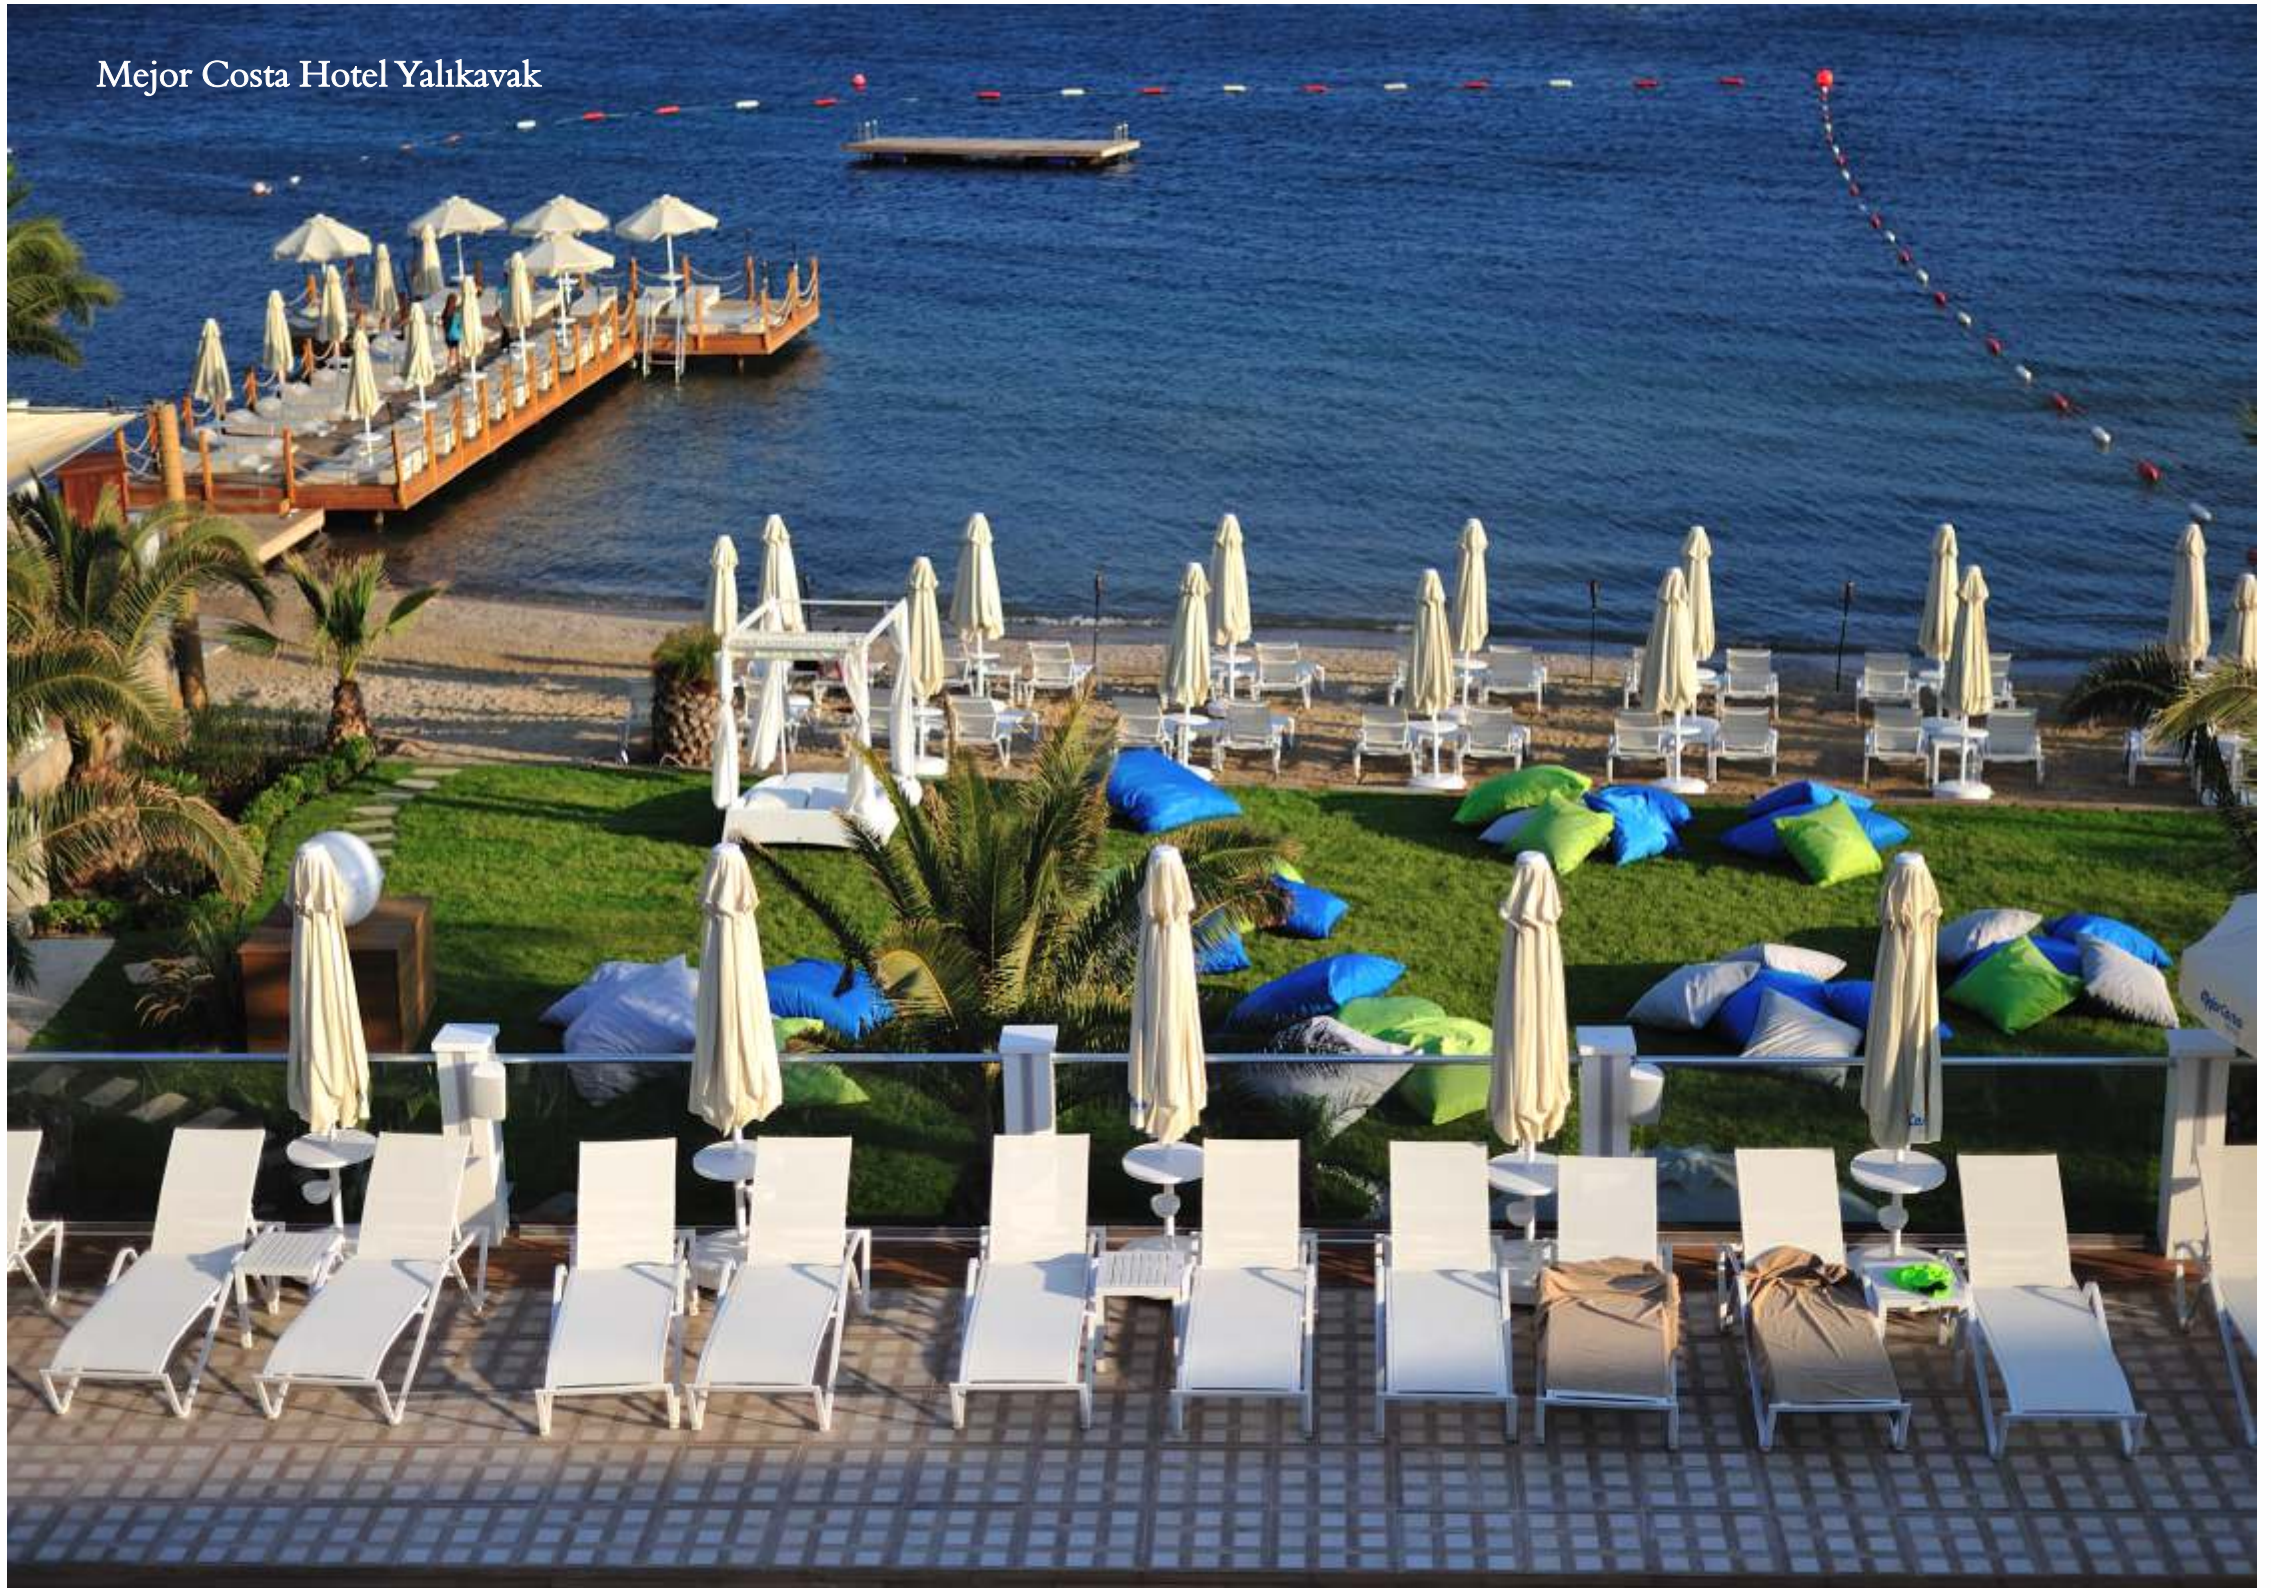

| mega star |  
octagonal

MGS-K  $\text{Ø } 225$  cm  
MGS-K  $\text{Ø } 250$  cm

Yelken Spa & Wellness Hotel

Maxx Royal Hotel Maldives Villa

Maxx Royal Sea Water Pool

Mejor Costa Hotel Yalıkavak

Sheraton Çeşme Hotel Resort