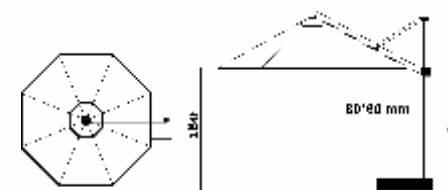

SF- Ø 250 cm
SF- Ø 300 cm