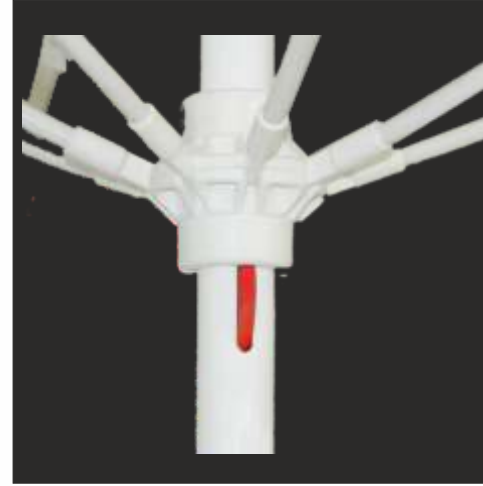

opening and closing fiberstar

It is easily opened by pushing the spring mechanism on the middle pipe and lifting the middle node upwards and closed easily by lowering the node.