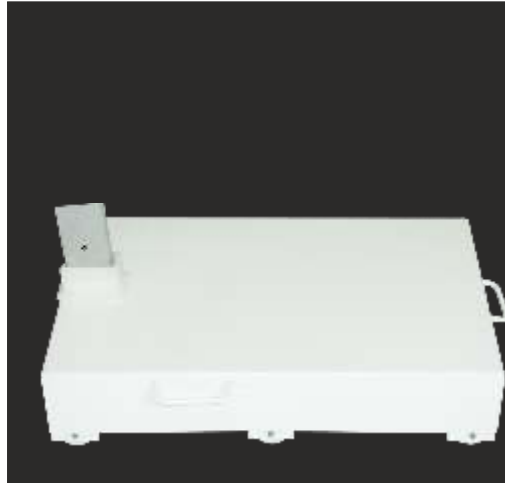

sunflower steel rectangular base

The protection is provided by bending 2.5 mm thick steel sheet in square form and galvanizing which is guaranteed for 10 years against corrosion. Its life is extended by covering by dust paint under 200C in an electrostatic oven and 110 kg weight is ensured by pouring concrete inside the base and by this way falling and flying against windy conditions is prevented.

50 x 75 cm H1: 15 cm