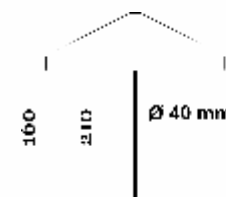

MS-K 130x130 cm
MS-K 200x200 cm