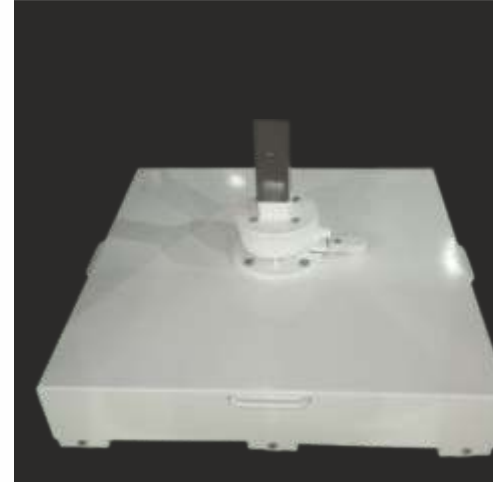

50 x 75 cm H1: 15 cm

*sunflower steel turning apartment base*

It is consisted of 4 marbles full of concrete each 52 kg totally weighing 210 kg, on 4 x 80 x 80 cm base. It turns 360 degrees around its axle through its turning apparatus.