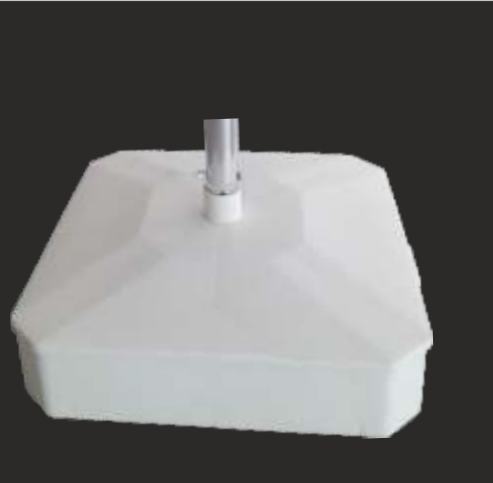

| mega star |  
octagonal

MGS-K  $\text{Ø } 225$  cm  
MGS-K  $\text{Ø } 250$  cm

Yelken Spa & Wellness Hotel

Maxx Royal Hotel Maldives Villa

Maxx Royal Sea Water Pool

Mejor Costa Hotel Yalıkavak

Sheraton Çeşme Hotel Resort

Denizkızı Royal Kıbrıs

Melas Resort Hotel Side

Voyage Türkbükü Bodrum

Caresse Bodrum

Caresse Bodrum

*mega star square pastic base*

It's manufactured under high pressure and temperature by using the high -density products of Petkim that that are 5mm thick. Corrosion is completely prevented because it is plastic ,falling and flying against wind and light storm is prevented by pouring concrete inside the base which weighs 87 kg.