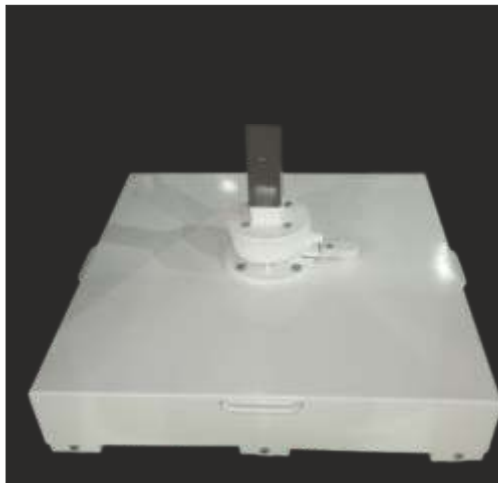

telescopic square galvanized cover

It's manufactured by 1mm thick galvanized plate in square form. It's life is extended by covering by dust paint under 200 C in an electrostatic oven. It can be paint requested real color .

83 cm x 83 cm H1: 15 cm