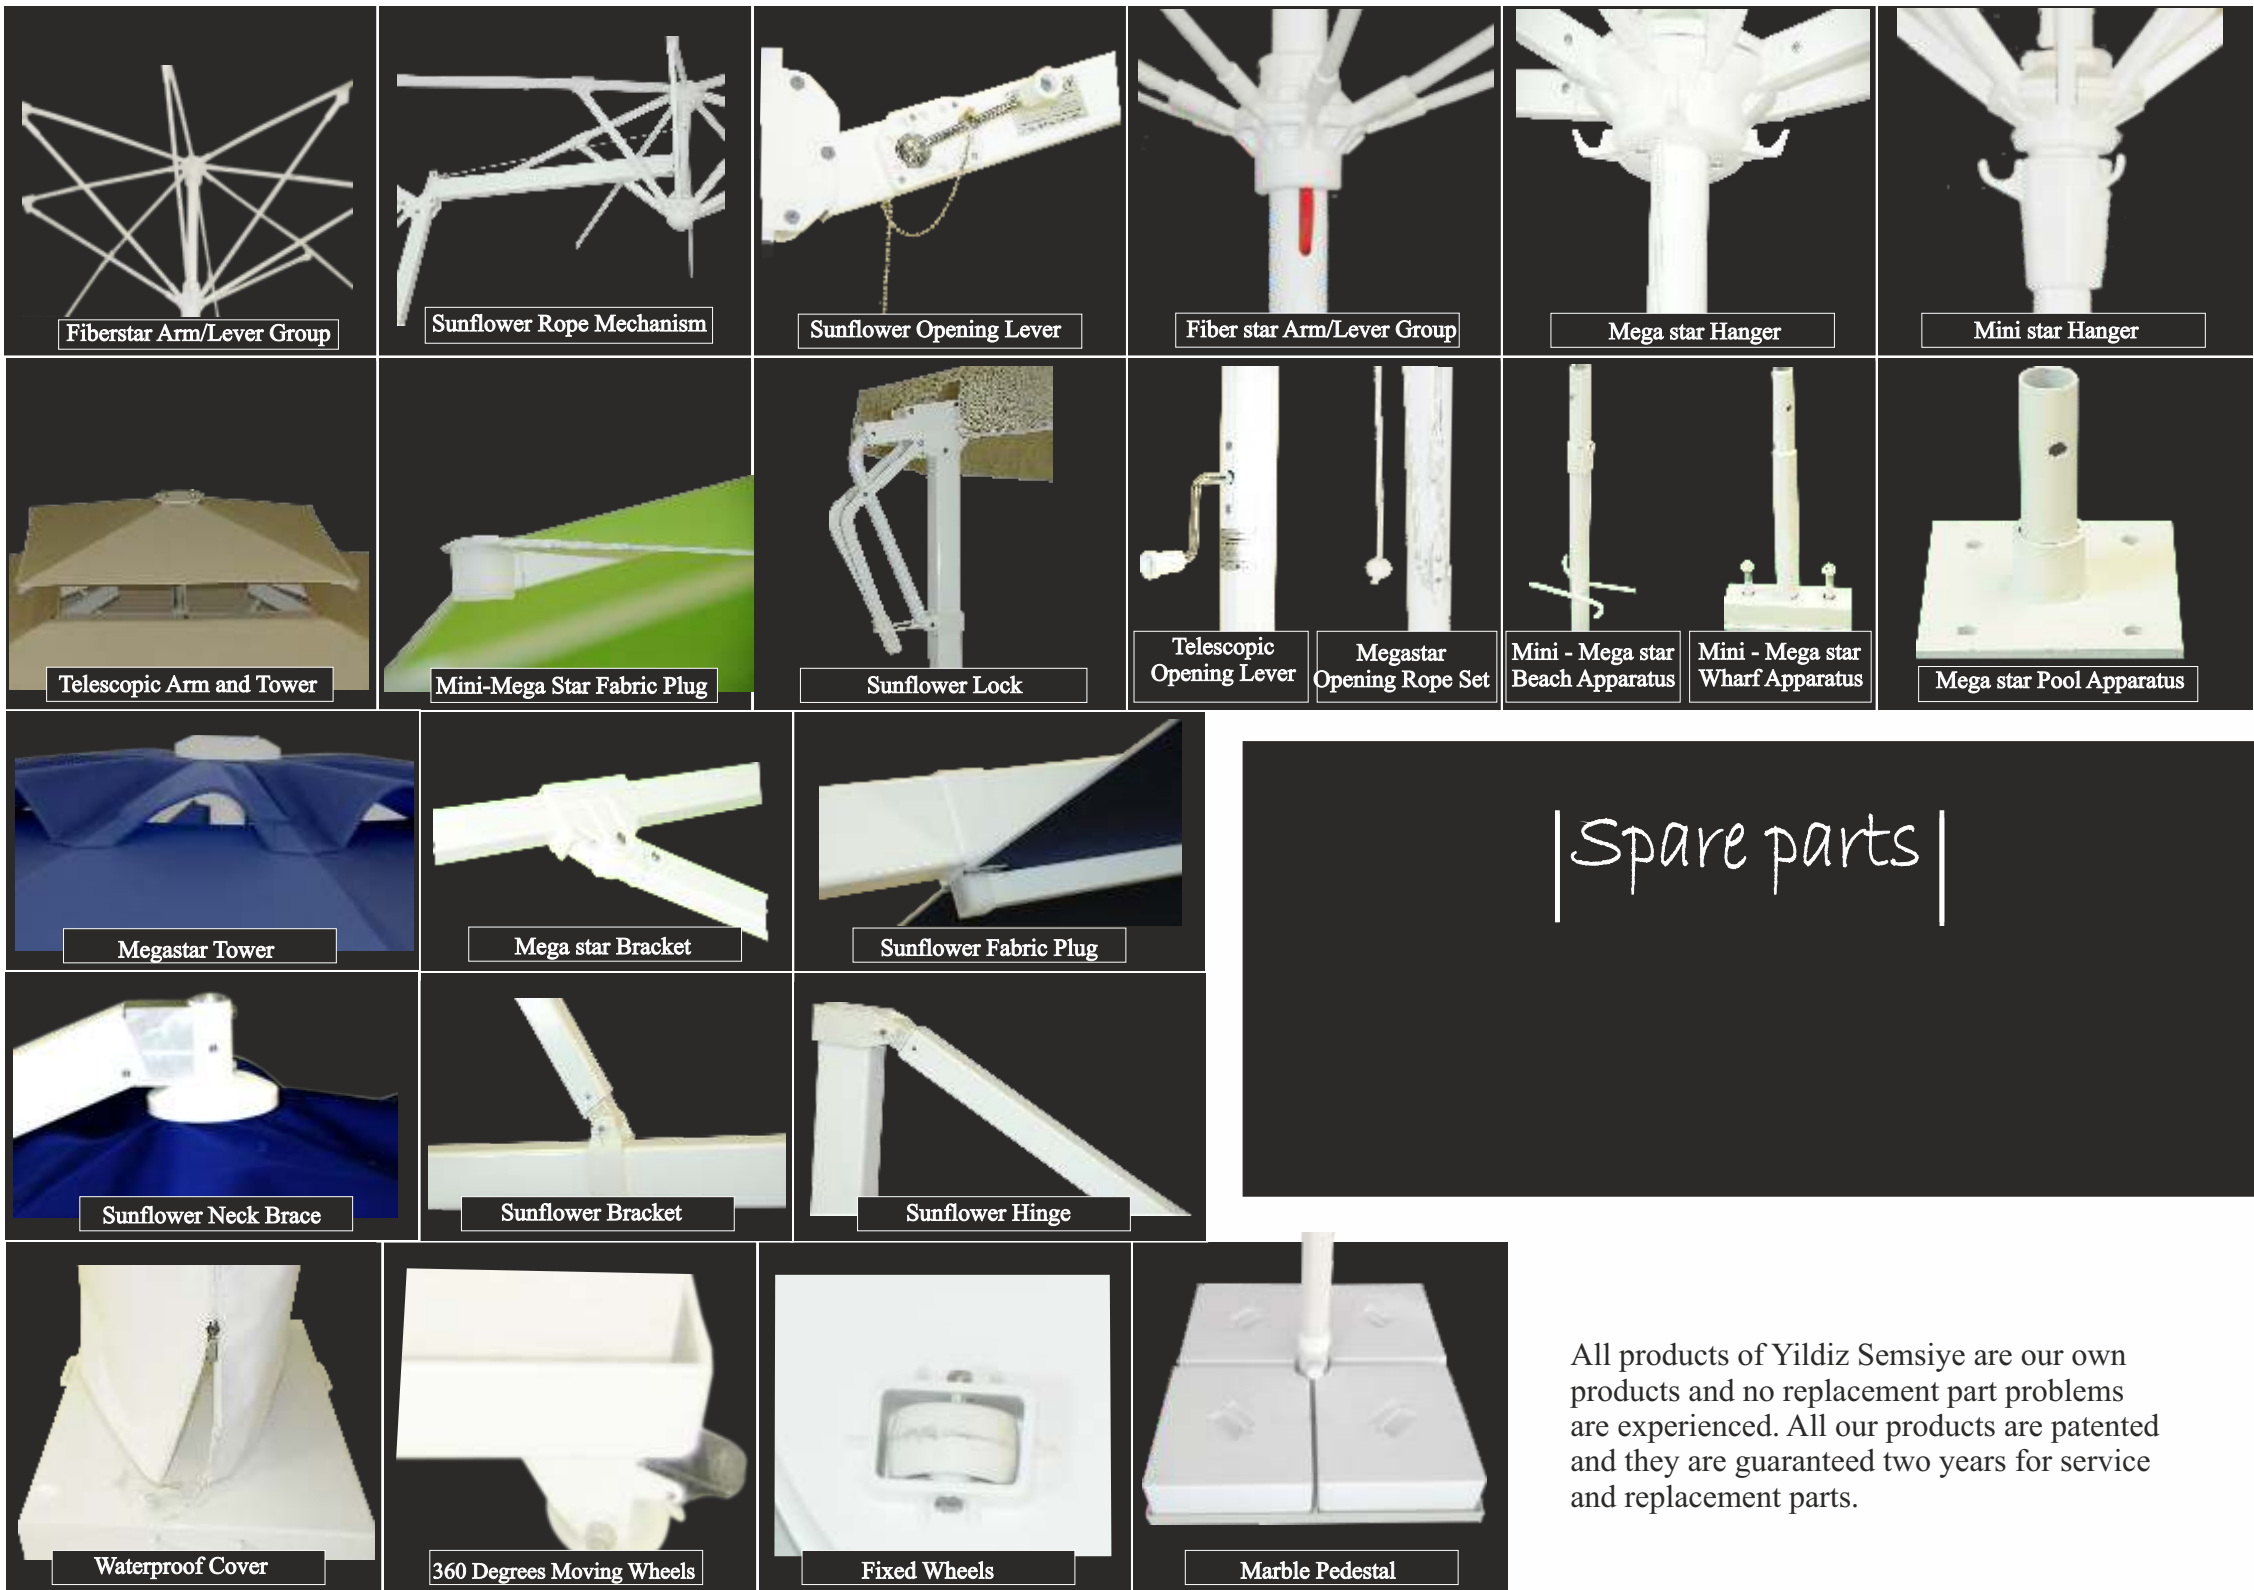

Fiberstar Arm/Lever Group

Sunflower Rope Mechanism

Sunflower Opening Lever

Fiber star Arm/Lever Group

Mega star Hanger

Mini star Hanger

Telescopic Arm and Tower

Mini-Mega Star Fabric Plug