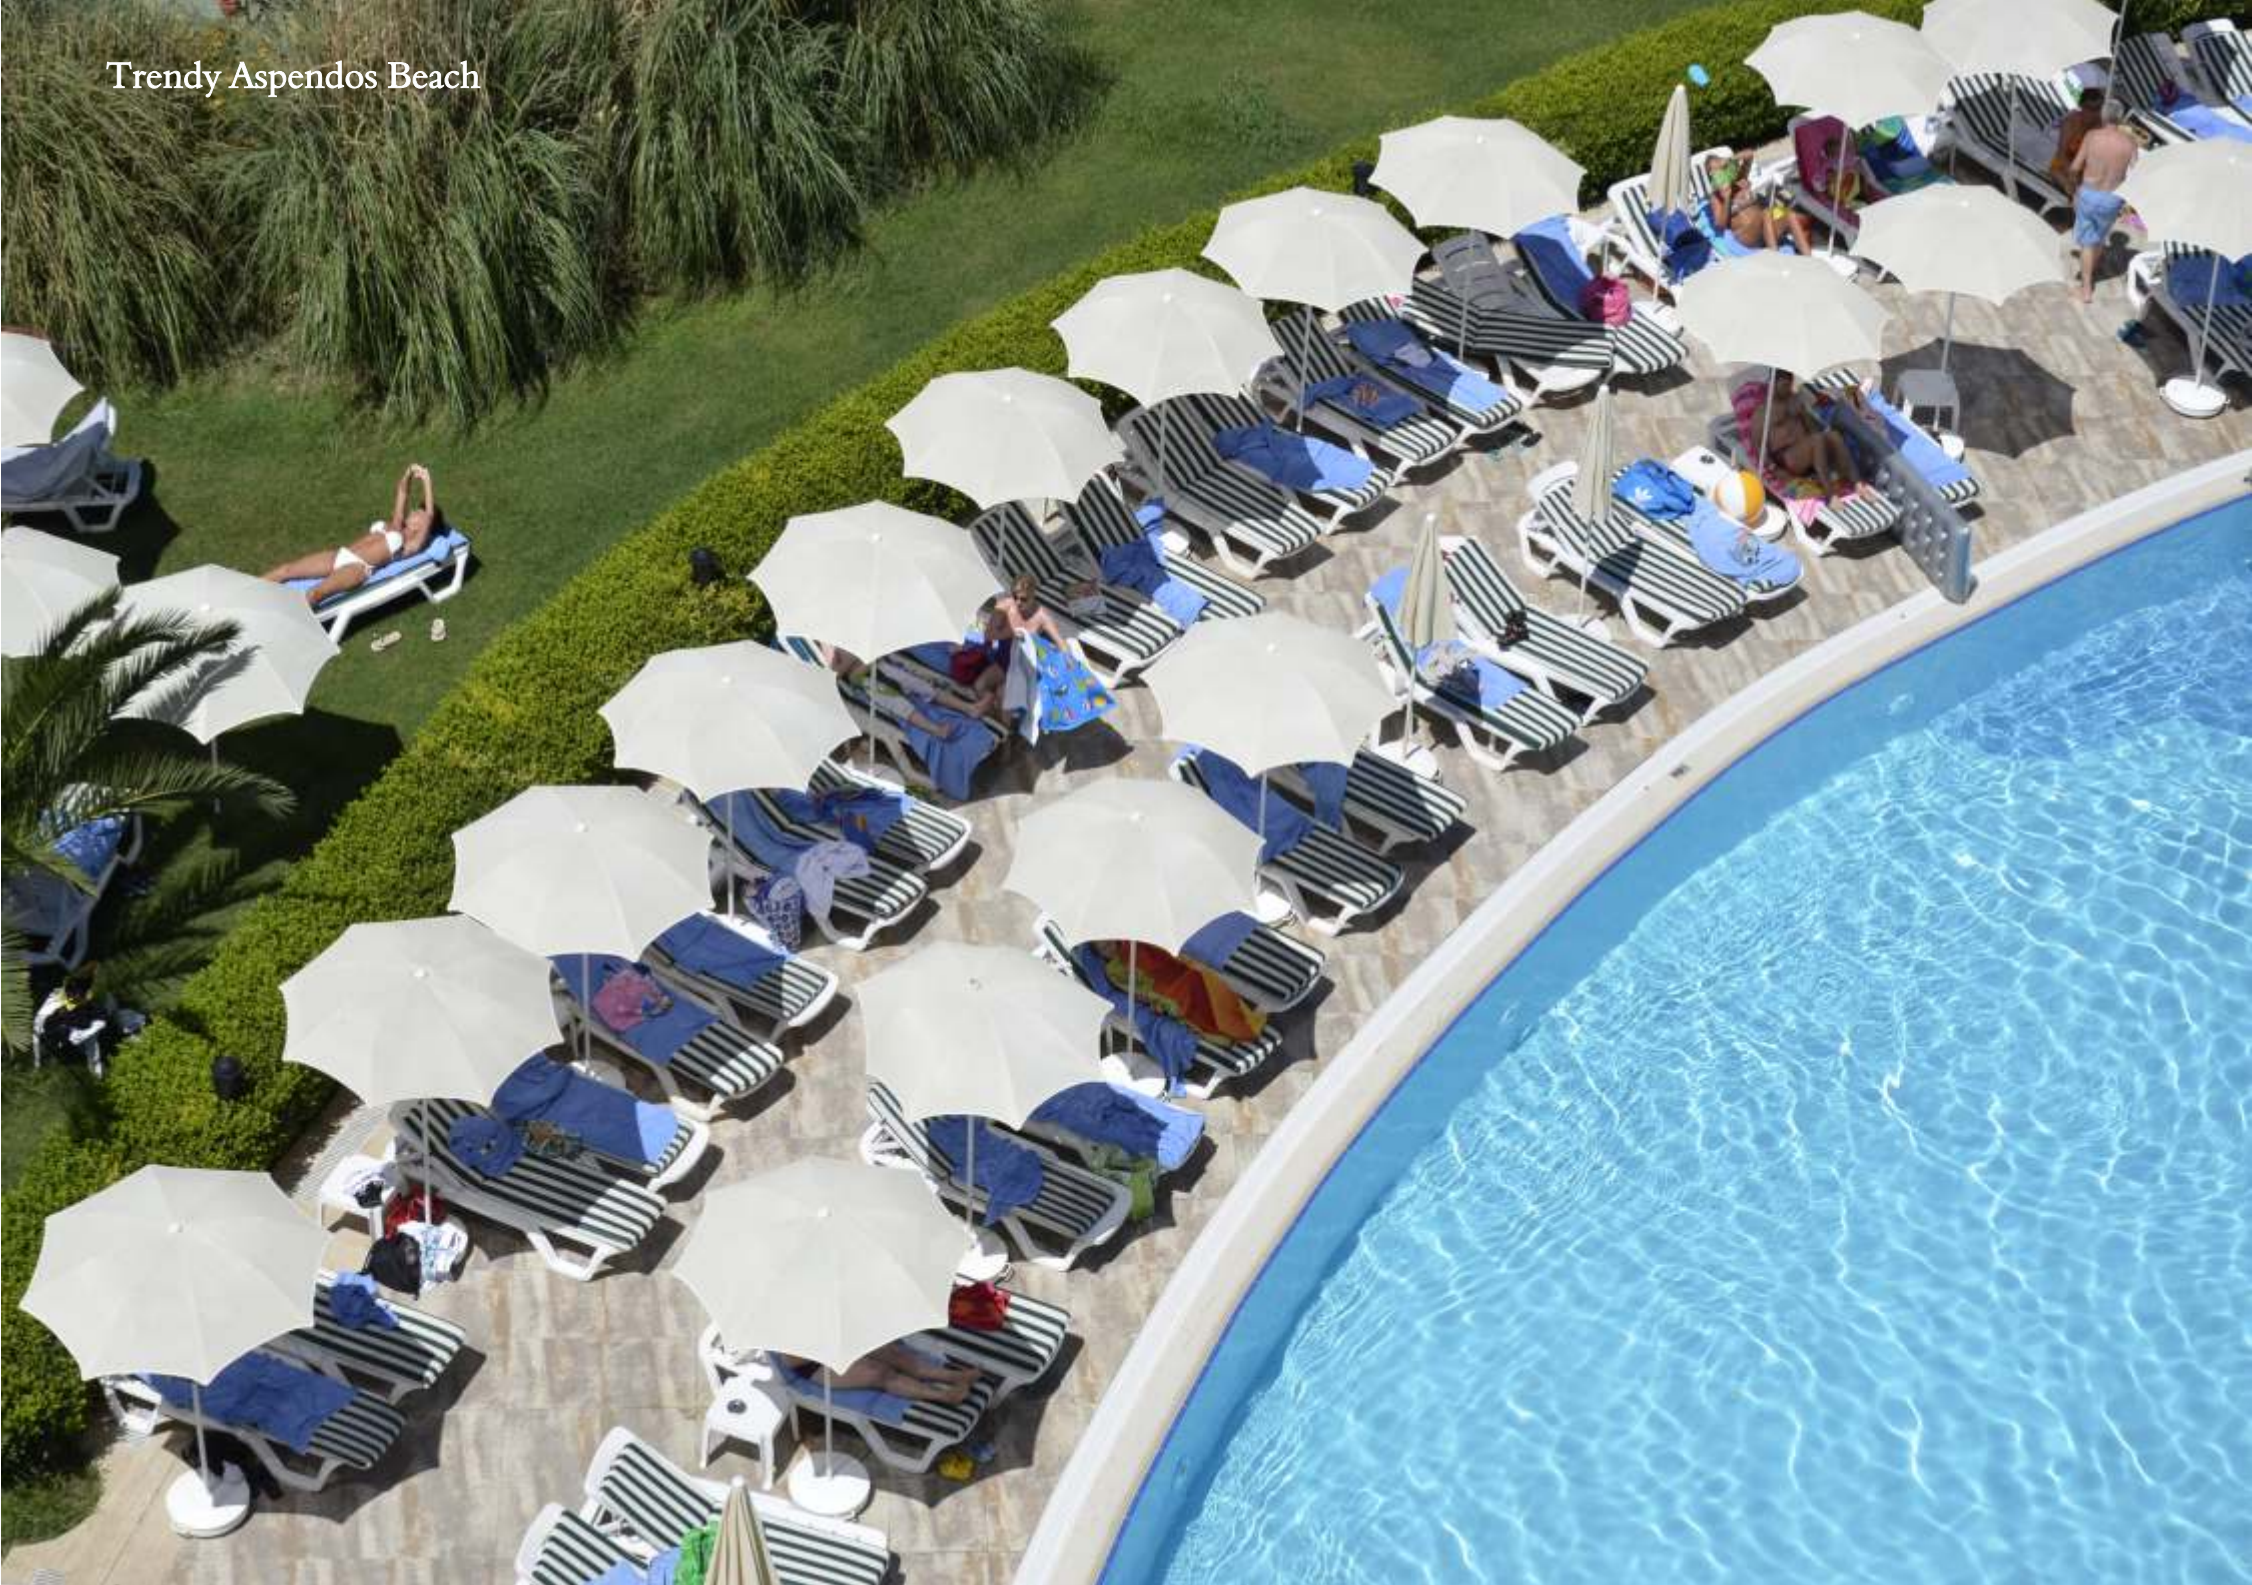

| fiber star |  
with skirting - without skirting

FS-S  $\text{Ø} 200$  cm

Trendy Aspendos Beach

Trendy Side Beach