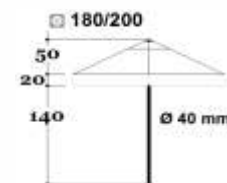

MS-K 180x180 cm
MS-K 200x200 cm