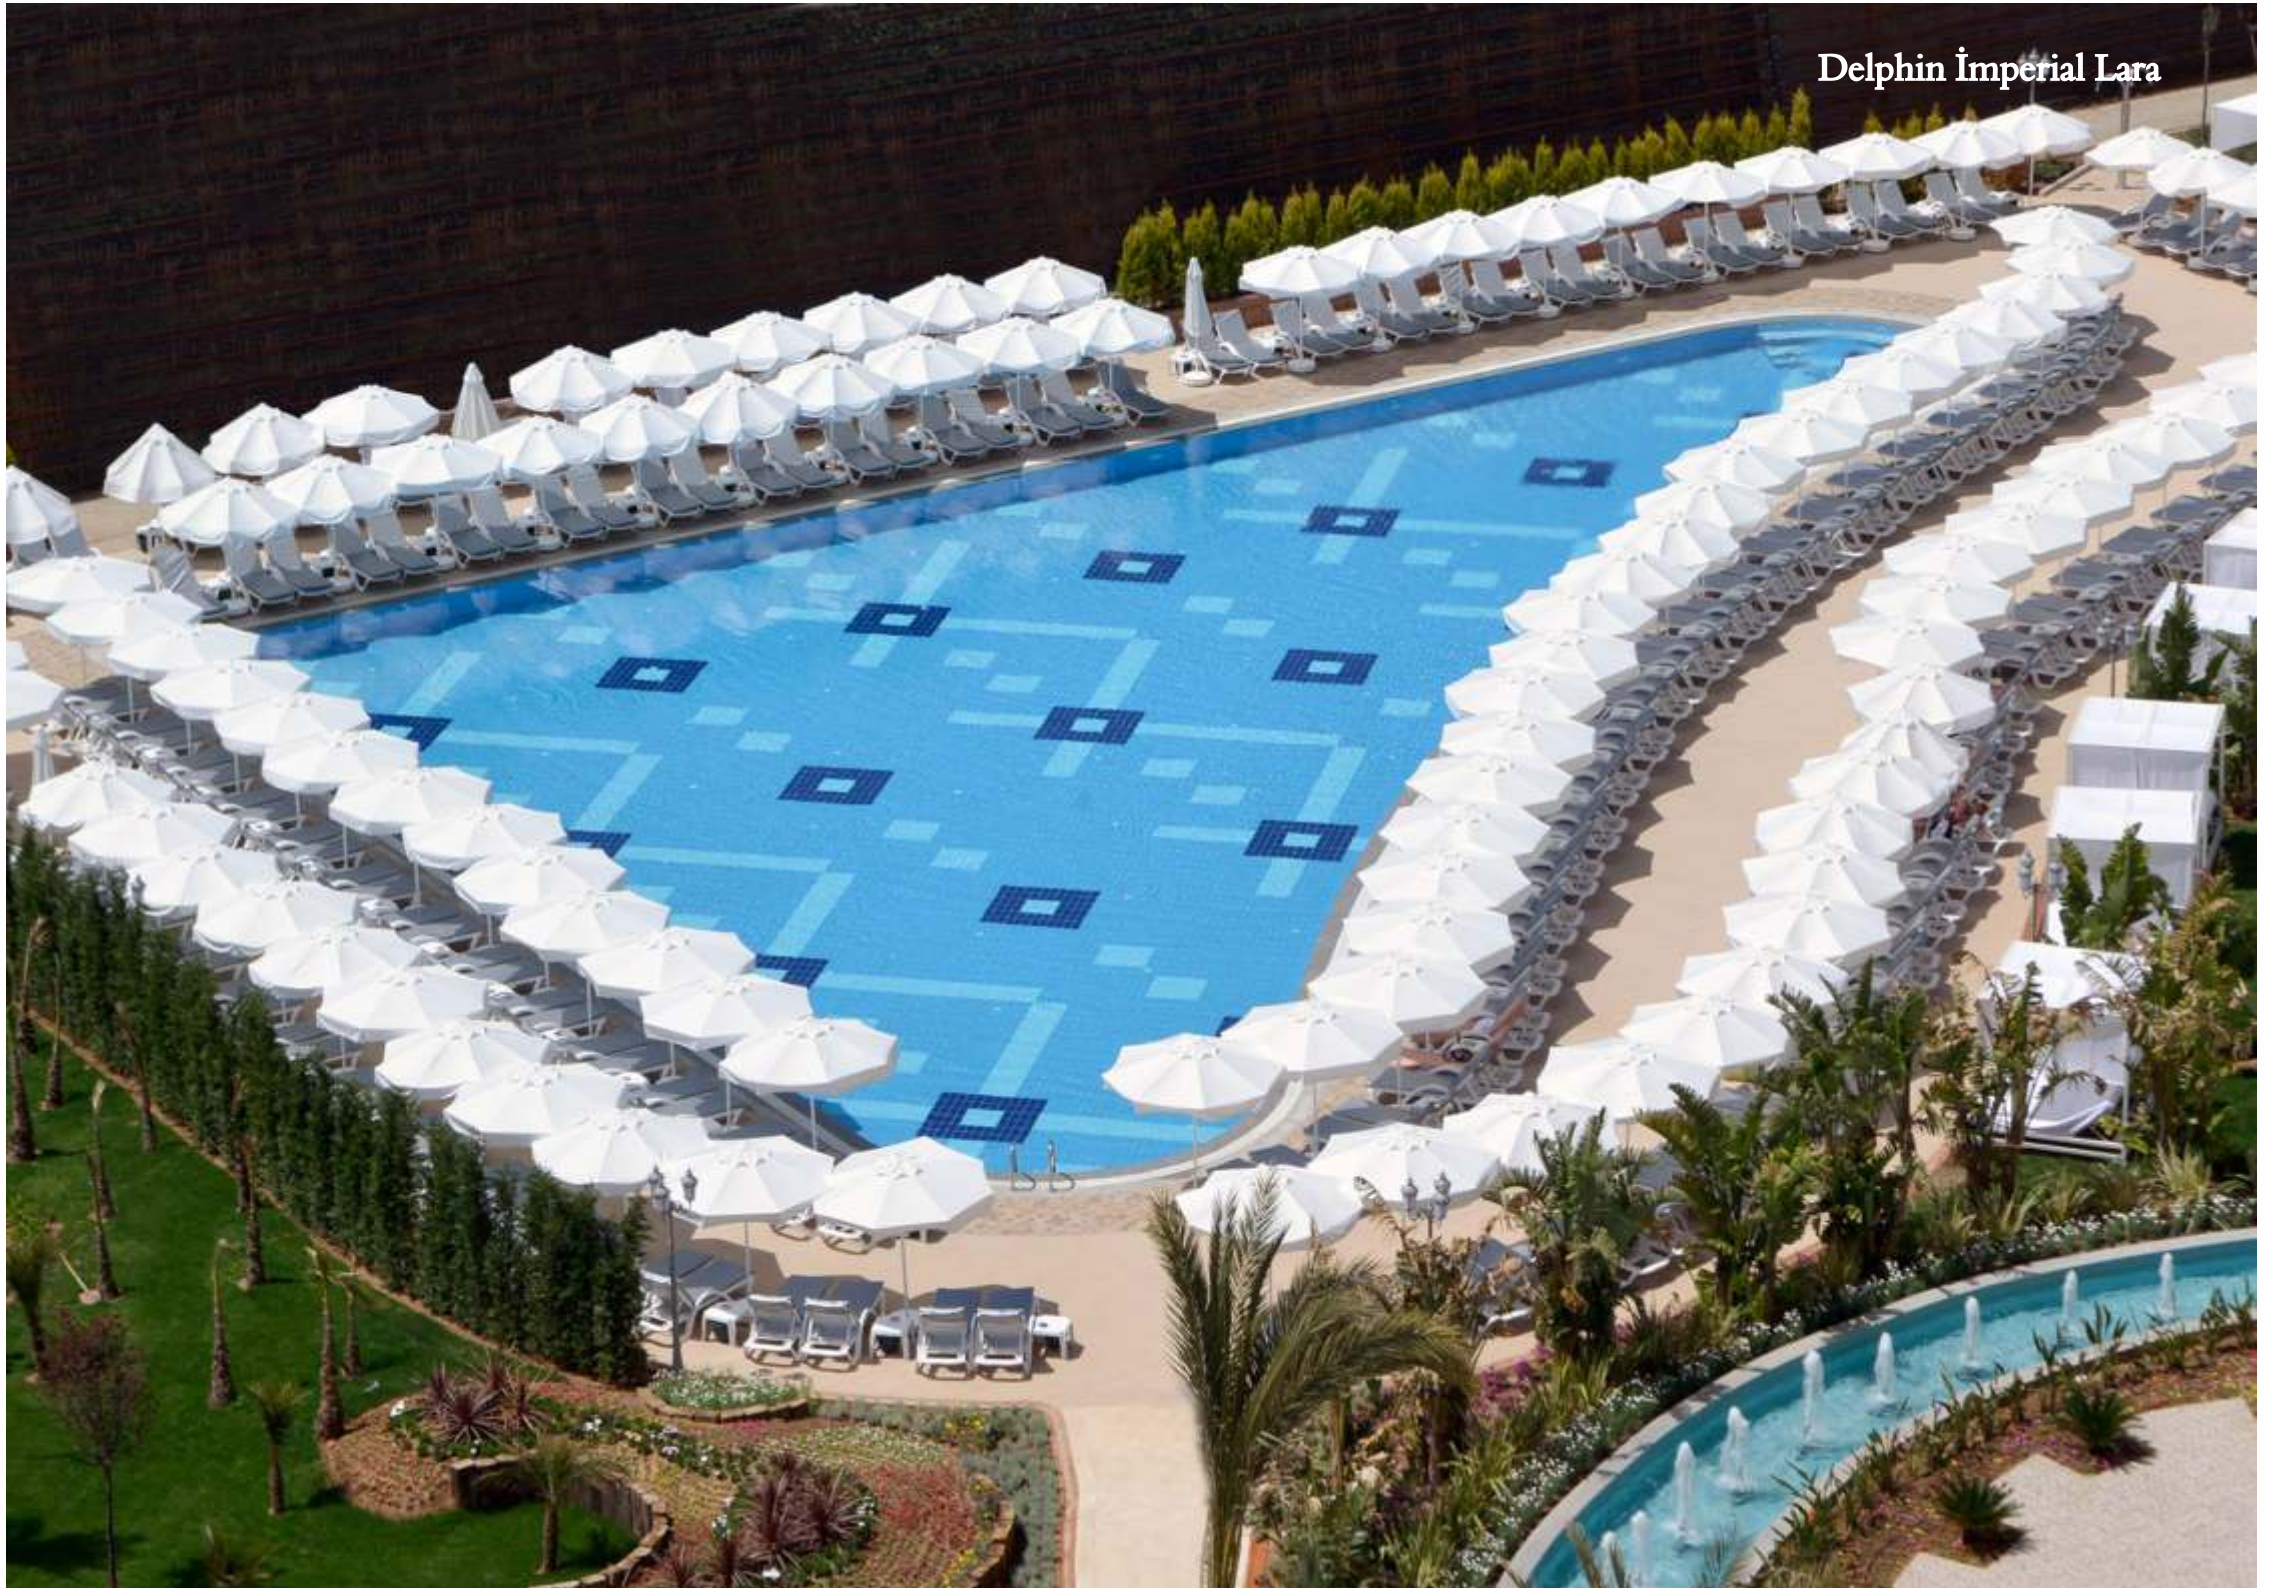

Delphin Imperial Lara